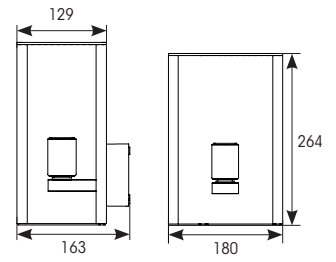

OCTO
Compatible

Connected by

CODE	DESCRIPTION	MAX WATTAGE	CLASS	IP	IK
ACAL/E27	E27	40W	1	IP44	IK08